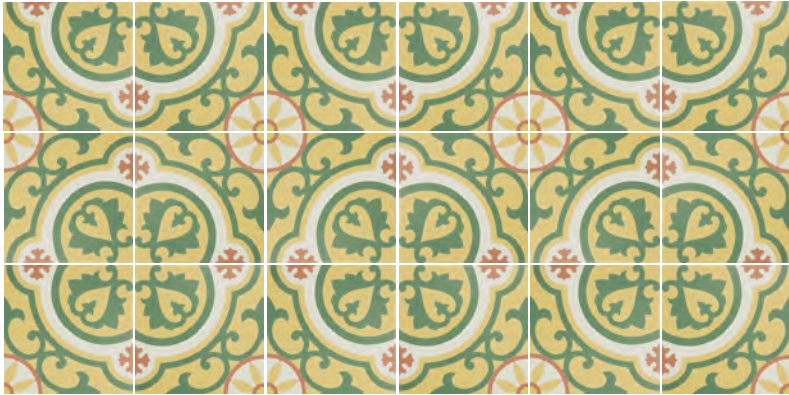

### Soft Hex Nautica

Blue | Sky | White

Designer: Emma Gardner