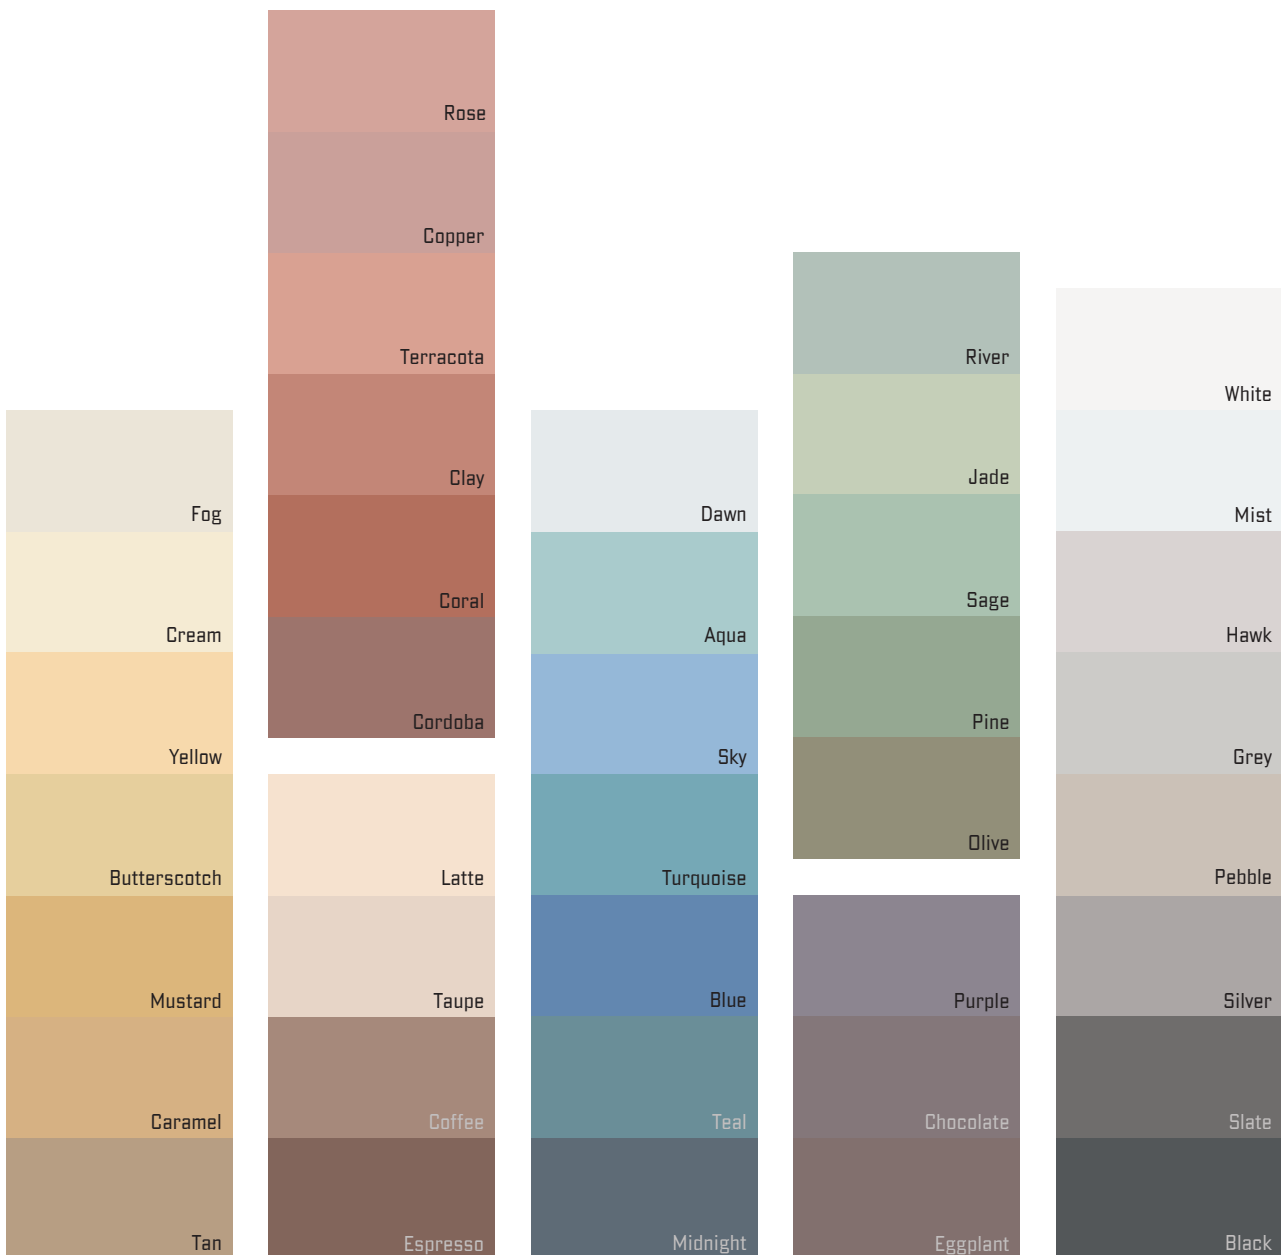

Color Palette | 40 standard colors.

Countless color combinations.

Order a boxed set of your very own with 40, 1" x 2" tiles.