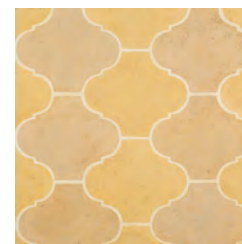

Name: Itero > Vecchio Texture. Colors: Honey & Almendra