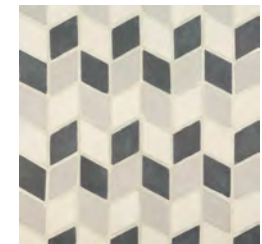

Name: Izaba > Smooth Texture. Colors: Lily, Argent & Ink